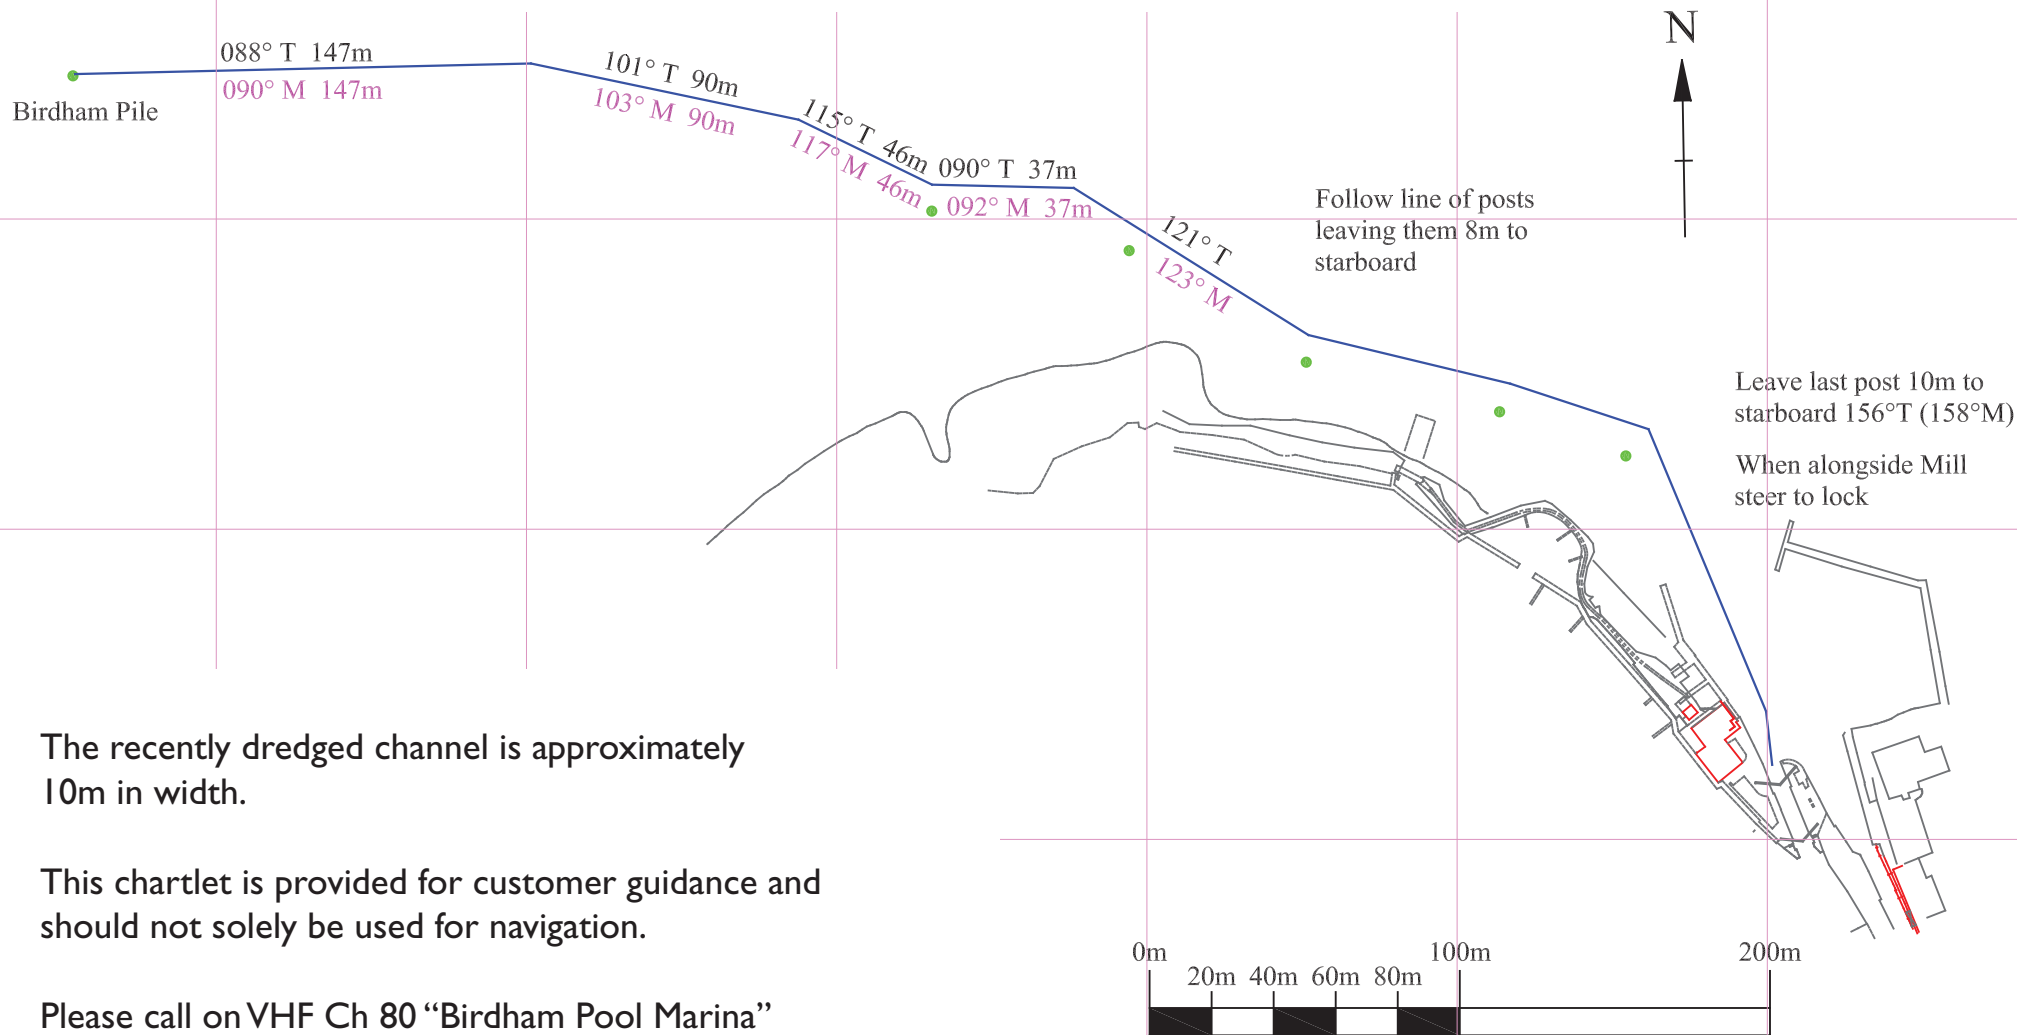

# Approaches to Birdham Pool Marina

The recently dredged channel is approximately 10m in width.

This chartlet is provided for customer guidance and should not solely be used for navigation.

Please call on VHF Ch 80 "Birdham Pool Marina" or by mobile: Lock tel: 07831 466815