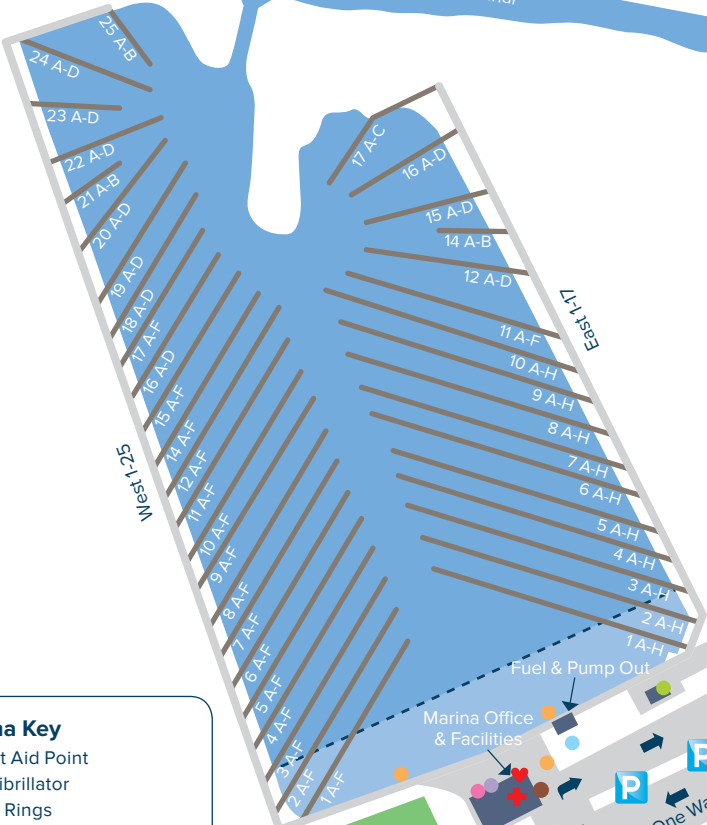

↑
To Ventnor Marina
Leamington
& Warwick

Oxford Canal

← To Napton

Winding Hole

Grand Union Canal

→ To Braunston

Fuel & Pump Out

Marina Office & Facilities

Great Haywood
Boats Sales
Office

Overflow
Carpark

Camping Field

Dog Walking
Field

A425 Shuckburgh Rd

Marina Key

- ⊕ First Aid Point
- ♥ Defibrillator
- Life Rings
- Toilets
- Laundry
- Picnic Area
- Waste Bins & Bottle Bank
- ▨ Black Prince Moorings
- Trolley Park*

*Trolleys are available to move items from vehicles to boats.

Please return them after use. If in any doubt where to park, please ask at reception.

As a pedestrian, please keep note of moving vehicles