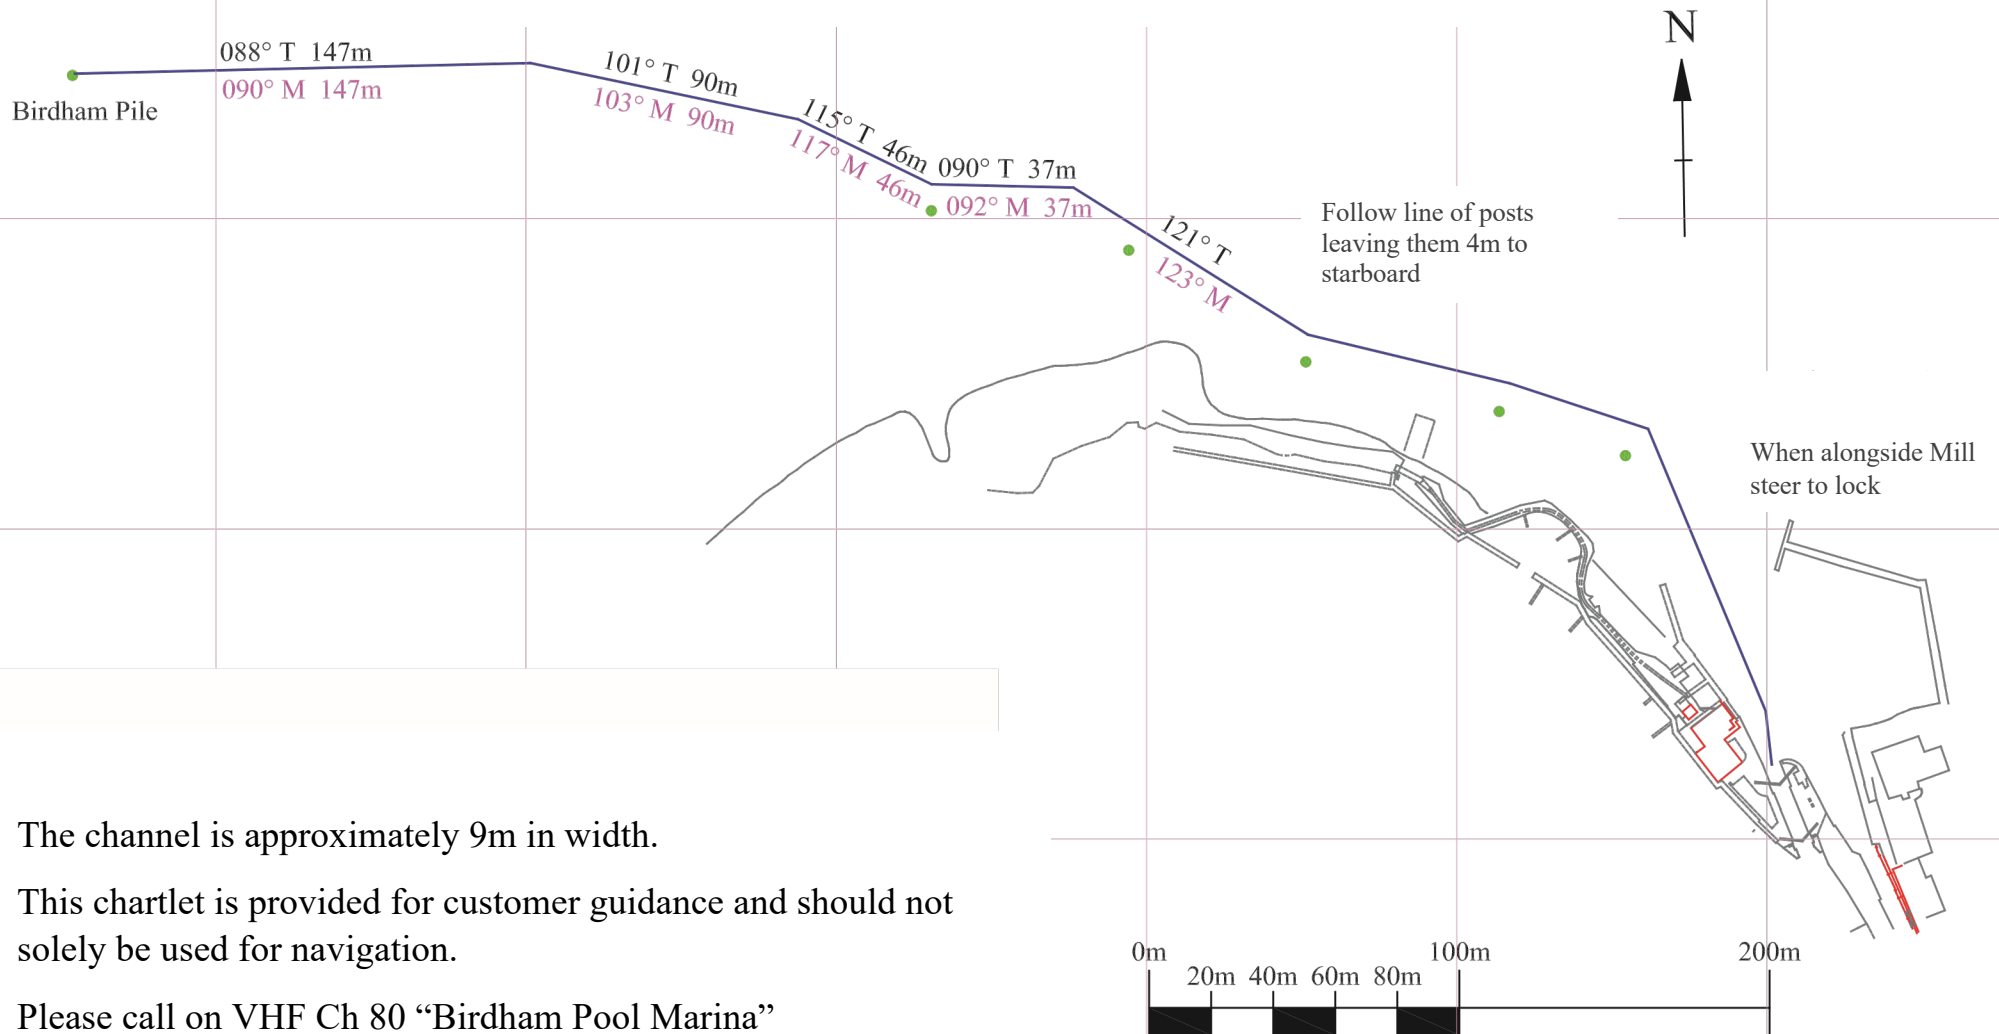

Approaches to Birdham Pool Marina

The channel is approximately 9m in width.

This chartlet is provided for customer guidance and should not solely be used for navigation.

Please call on VHF Ch 80 "Birdham Pool Marina"
Or call the lock on 01243 511482 or 07831 466815